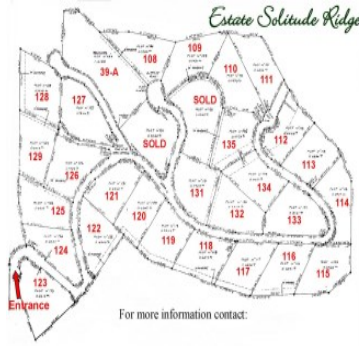

## \$ 189,000.00 USD

US Virgin Islands - St. Croix  
Solitude  
Listing ID: 00010263092

Welcome to St. Croix's newest gated community, "Estate Solitude Ridge". Located on the island's exclusive east end, this 30 plot subdivision offers dramatic ocean & Buck Island views. Elevations range from 175 ft. to nearly 600 ft. above sea level. This affords consistently cool tradewinds and unsurpassed panoramic views! Seller financing: 25% down, 8% interest, 20 yr. amort, 3 year balloon.