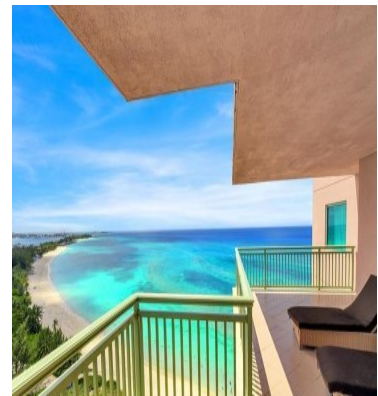

FOR SALE

\$ 2,320,000.00 USD

Bahamas - Paradise Island
Residences At Atlantis
Listing ID: 00217563438

The views offered from this luxury oceanfront unit is extraordinary. The Reef is the absolute pinnacle of luxury and sophistication, soaring 22 stories above your own spectacular stretch of white sand beach adjoining the Atlantis - one of the world's most Awe-Inspiring Resorts. This extraordinary 2 bed, 2.5 bath condo is considered to be one of the finest in the building of 495 units. Located on the 10th floor facing Paradise Island west, it is one of only 32 direct Ocean Front Condos in the building, offering spectacular views over the breathtaking turquoise waters and white sand beach below. This suite is fully furnished and feature a wide array of custom interior amenities such as , granite countertops, imported kitchen cabinetry, top of the line appliances, luxurious bathrooms, plush wall to wall bedroom carpeting, LCD flat screen televisions and covered private terraces offering unparalleled ocean and sunset views!