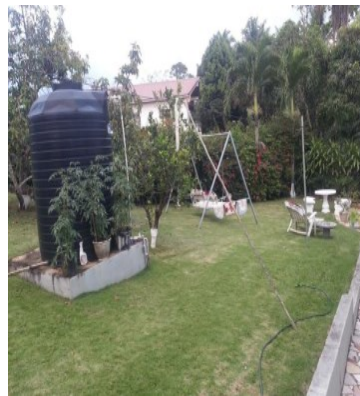

FOR SALE

J\$ 25,000,000.00 JMD

Jamaica - Saint Catherine
Linstead
Listing ID: 001771321272

Sitting on over 1/3 acres is this exquisite 5-bedroom, 4.5-bathroom house in Sunnyside, Linstead, St. Catherine. The property is aesthetically pleasing, having the perfect blend of modern finishes, quality construction and design, comfort and sufficient yard space. This excellently maintained property has a whirlpool tub in the master suite, water heater, a/c units and ceiling fans, multiple balconies, very spacious kitchen, living and dining areas, as well as a den. The yard is a thing of nature's beauty! It's gorgeous gardens are accompanied by wonderfully maintained lawns and a gazebo perfectly designed for entertaining. The property is fully gridded, fenced, walled; has a remote gate, an enclosed garage and carport. Additionally, there is a water tank and a helper's quarters. Only 5 minutes away from the Linstead town center, with all amenities at your finger-tips. Call today to arrange viewing.