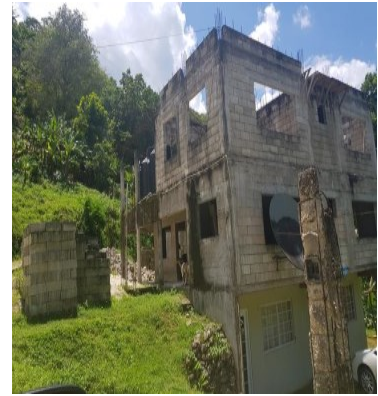

FOR SALE

J\$ 4,900,000.00 JMD

Jamaica - Westmoreland

Bluefields

Listing ID: 00170213232

Development land in a remote area with huge potential. Property sits to the back of an ongoing development for upscale homes currently being built. Invest opportunity for savvy investor. Make this yours today. Call agent