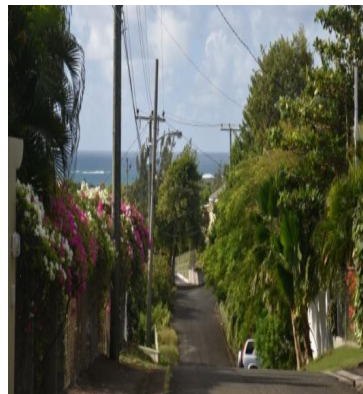

FOR SALE

\$ 535,000.00 USD

Grenada - Saint George

Lance aux Epines

Listing ID: 00019034198

This is the ideal multi-family residential plot. Located in the prime Wits End Road, this plot offers scenic sea views of Turtle Back Bay. Excellent neighborhood, close to all amenities, gentle slope, and wide well paved road Front. Truly this is the opportunity to acquire a prime lot in a great location. Measures 35,537 sq ft