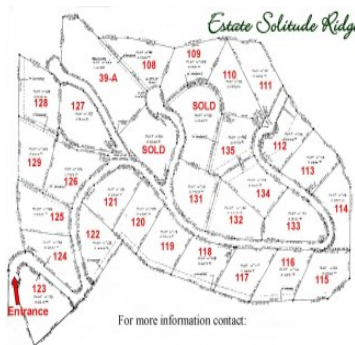

## \$ 49,000.00 USD

US Virgin Islands - St. Croix

Solitude

Listing ID: 00010263119

Welcome to St. Croix's newest gated community, "Estate Solitude Ridge". Located on the island's exclusive east end, this 30 plot subdivision offers dramatic ocean & Buck Island views. Elevations range from 175 ft. to nearly 600 ft. above sea level. This affords consistently cool tradewinds and unsurpassed panoramic views! Seller financing: 25% down, 8% interest, 20 yr. amort, 3 year balloon.