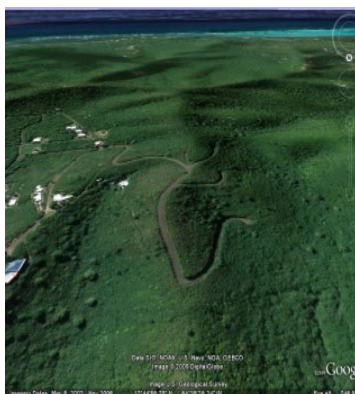

## \$ 49,000.00 USD

US Virgin Islands - St. Croix

Solitude

Listing ID: 00010263119

Welcome to St. Croix's newest gated community, "Estate Solitude Ridge". Located on the island's exclusive east end, this 30 plot subdivision offers dramatic ocean & Buck Island views. Elevations range from 175 ft. to nearly 600 ft. above sea level. This affords consistently cool tradewinds and unsurpassed panoramic views! Seller financing: 25% down, 8% interest, 20 yr. amort, 3 year balloon.