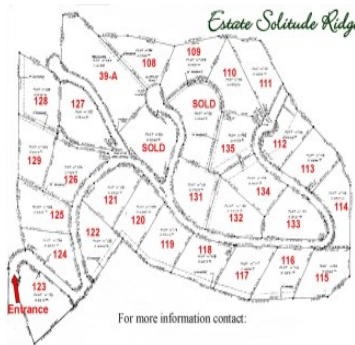

FOR SALE

\$ 109,000.00 USD

US Virgin Islands - St. Croix

Solitude

Listing ID: 00010263101

Welcome to St. Croix's newest gated community, "Estate Solitude Ridge". Located on the island's exclusive east end, this 30 plot subdivision offers dramatic ocean & Buck Island views. Elevations range from 175 ft. to nearly 600 ft. above sea level. This affords consistently cool tradewinds and unsurpassed panoramic views! Seller financing: 25% down, 8% interest, 20 yr. amort, 3 year balloon