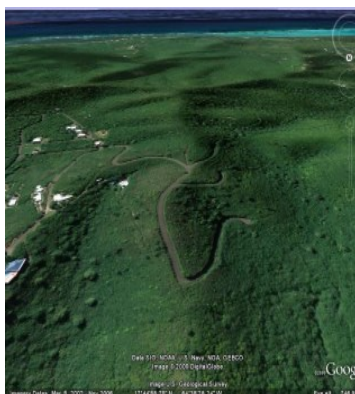

FOR SALE

\$ 109,000.00 USD

US Virgin Islands - St. Croix

Solitude

Listing ID: 00010263101

Welcome to St. Croix's newest gated community, "Estate Solitude Ridge". Located on the island's exclusive east end, this 30 plot subdivision offers dramatic ocean & Buck Island views. Elevations range from 175 ft. to nearly 600 ft. above sea level. This affords consistently cool tradewinds and unsurpassed panoramic views! Seller financing: 25% down, 8% interest, 20 yr. amort, 3 year balloon