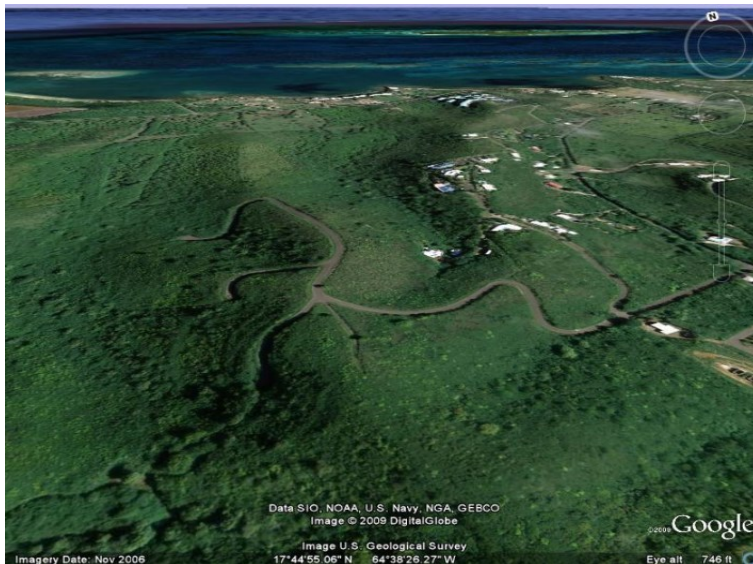

FOR SALE

\$ 89,000.00 USD

US Virgin Islands - St. Croix

Solitude

Listing ID: 00010263046

Welcome to St. Croix's newest gated community, "Estate Solitude Ridge". Located on the island's exclusive east end, this 30 plot subdivision offers dramatic ocean & Buck Island views. Elevations range from 175 ft. to nearly 600 ft. above sea level. This affords consistently cool tradewinds and unsurpassed panoramic views! Seller financing: 25% down, 8% interest, 20 yr. amort, 3 year balloon.