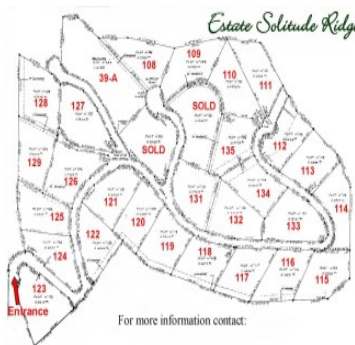

FOR SALE

\$ 89,000.00 USD

US Virgin Islands - St. Croix

Solitude

Listing ID: 00010263046

Welcome to St. Croix's newest gated community, "Estate Solitude Ridge". Located on the island's exclusive east end, this 30 plot subdivision offers dramatic ocean & Buck Island views. Elevations range from 175 ft. to nearly 600 ft. above sea level. This affords consistently cool tradewinds and unsurpassed panoramic views! Seller financing: 25% down, 8% interest, 20 yr. amort, 3 year balloon.