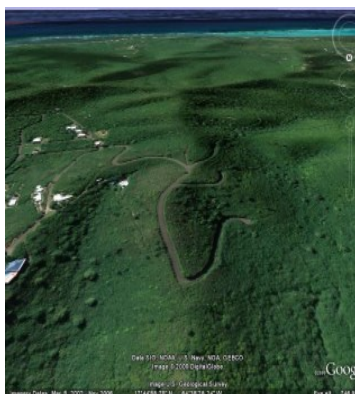

FOR SALE

\$ 89,000.00 USD

US Virgin Islands - St. Croix

Solitude

Listing ID: 00010263046

Welcome to St. Croix's newest gated community, "Estate Solitude Ridge". Located on the island's exclusive east end, this 30 plot subdivision offers dramatic ocean & Buck Island views. Elevations range from 175 ft. to nearly 600 ft. above sea level. This affords consistently cool tradewinds and unsurpassed panoramic views! Seller financing: 25% down, 8% interest, 20 yr. amort, 3 year balloon.