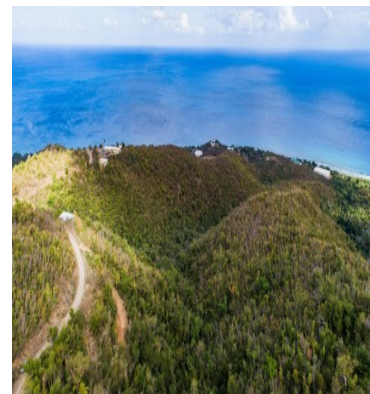

FOR SALE

\$ 75,000.00 USD

US Virgin Islands - St. Croix

Butler Bay

Listing ID: 00010017780

Three acres of Magnificent View, some of the best on the west end. This lot, overlooking Butler Bay, which was once a Historic sugar plantation. The dirt road to the property is well maintained, and offers you easy access. Electric is also easily accessible. The owner has obtained building plans along with necessary permitting. These are negotiable.