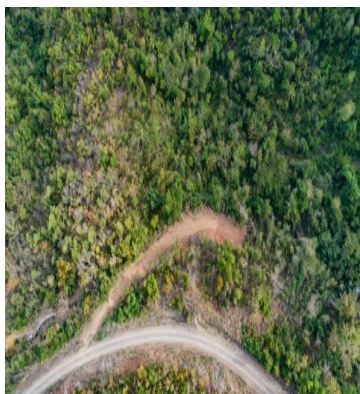

FOR SALE

\$ 75,000.00 USD

US Virgin Islands - St. Croix

Butler Bay

Listing ID: 00010017780

Three acres of Magnificent View, some of the best on the west end. This lot, overlooking Butler Bay, which was once a Historic sugar plantation. The dirt road to the property is well maintained, and offers you easy access. Electric is also easily accessible. The owner has obtained building plans along with necessary permitting. These are negotiable.