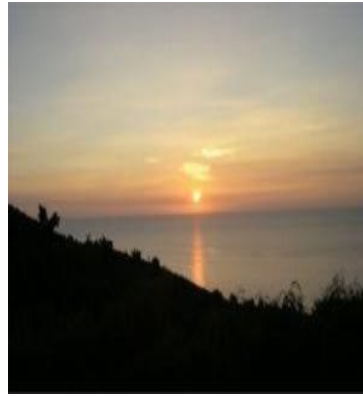

# FOR SALE

**\$ 180,000.00 USD**

US Virgin Islands - St. Croix  
Prospect Hill Estate  
Listing ID: 00010017689

Located in the prestigious Prospect Hill Estate area. This 3.42 Acre Lot will offer panoramic views of Sandy Point and the West End Sunsets. Historic Butler Bay Plantation is just down the road. Great swimming and snorkeling beaches minutes away. Part of the property is gated with fence along the property line. Easy Build. \*\*Special Showing conditions-Read Private remarks