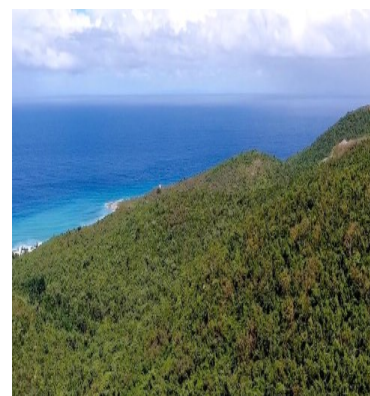

FOR SALE

\$ 284,960.00 USD

US Virgin Islands - St. Croix

Butler Bay

Listing ID: 00010017639

Stunning acreage on St Croix's lush north side! This prime piece of property sits on a wide crest & evokes the magic of the Caribbean- soft breezes, extravagant sunsets & breathtaking mountain, valley & sea views. You can see the Frederiksted pier, Sandy Point, verdant valleys dotted with mills, Puerto Rico, Culebra & St Thomas. A well-engineered road leads to estate-sized lots & luxurious homes. With over 3 acres of pristine land perched on a crest, you can build your retreat from the modern world. A must see for buyers seeking privacy!