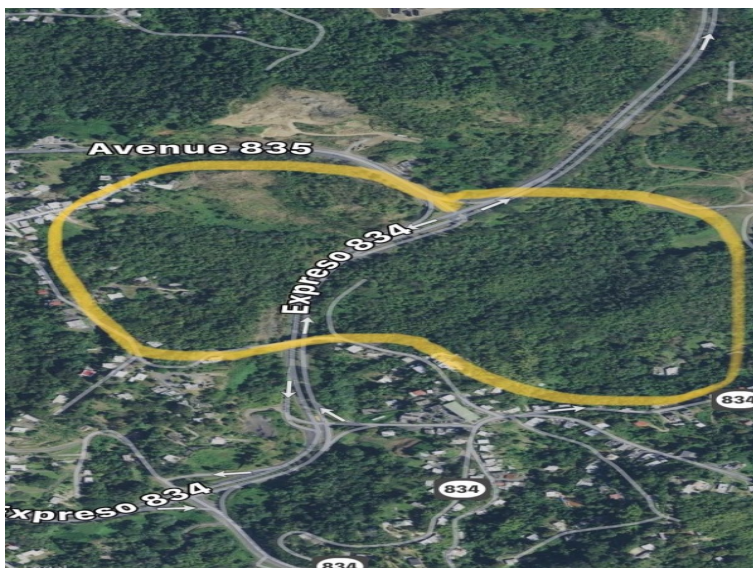

FOR SALE

\$ 1,320,000.00 USD

Puerto Rico - Guaynabo

Guaynabo

Listing ID: 00003245312

14 acres of land in Guaynabo for development. Located on the east side of PR 834 just before Finca Elena. Land includes two existing houses. Sector Laberinto, PR 834, Guaynabo PR (Next to Finca Elena) GPS 18.315610 - 66.104515 Asking Price \$1,320,000